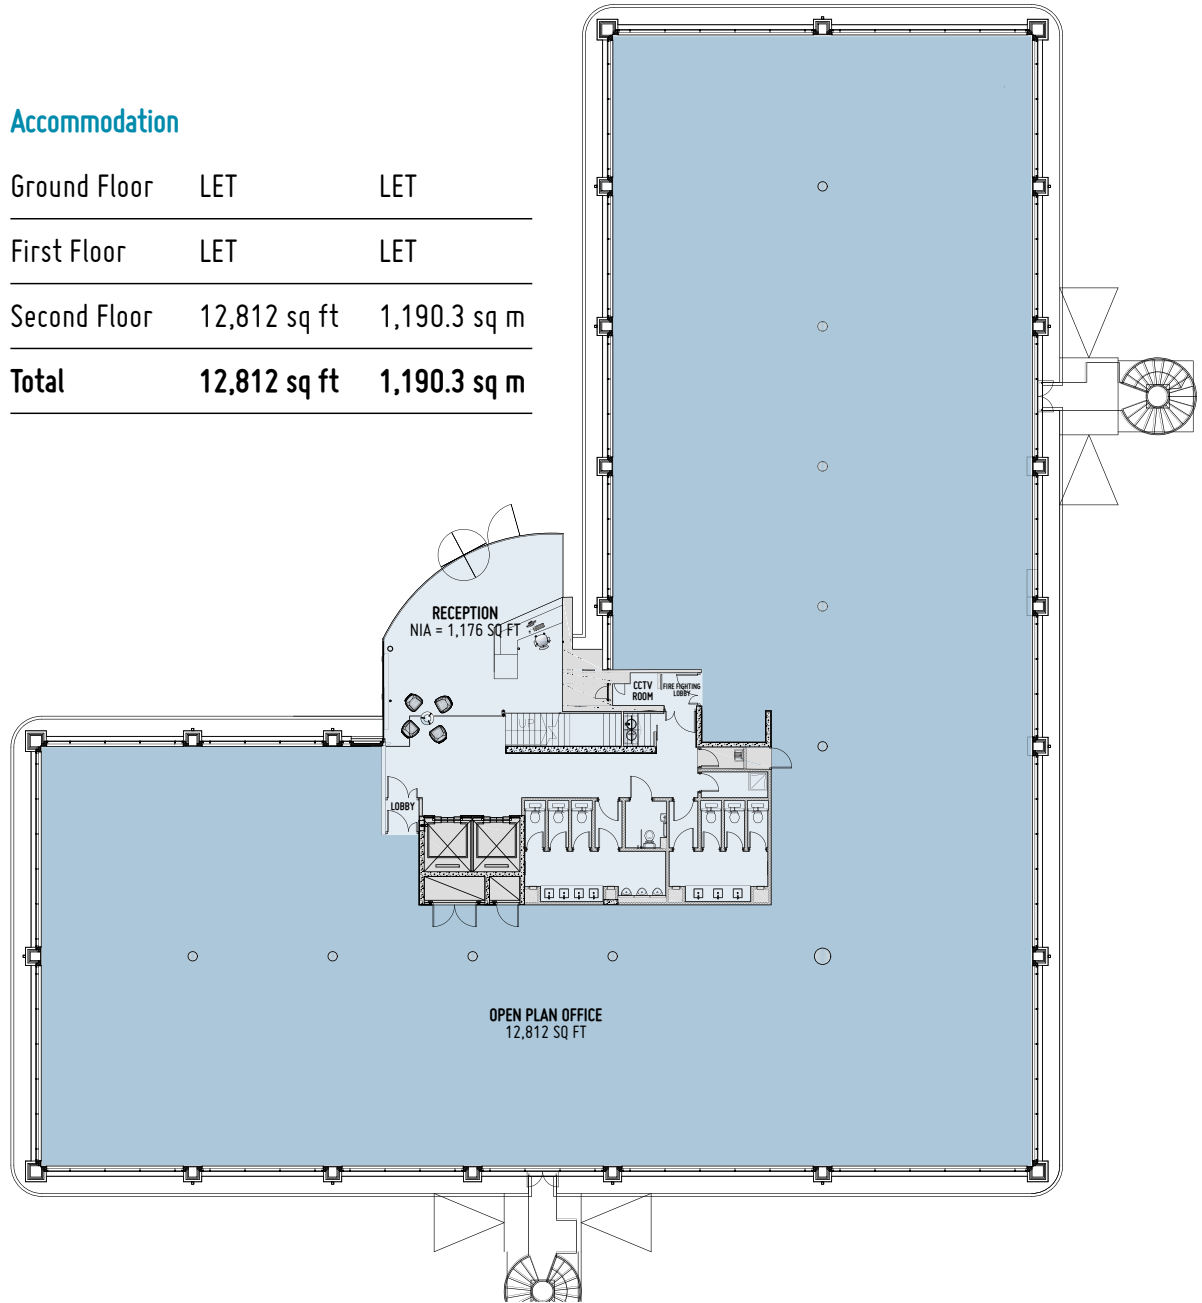

RADIUS

Radius House Anchor Boulevard, Dartford DA2 6QH

Accommodation

Ground Floor	LET	LET
First Floor	LET	LET
Second Floor	12,812 sq ft	1,190.3 sq m
Total	12,812 sq ft	1,190.3 sq m

For further information please contact: